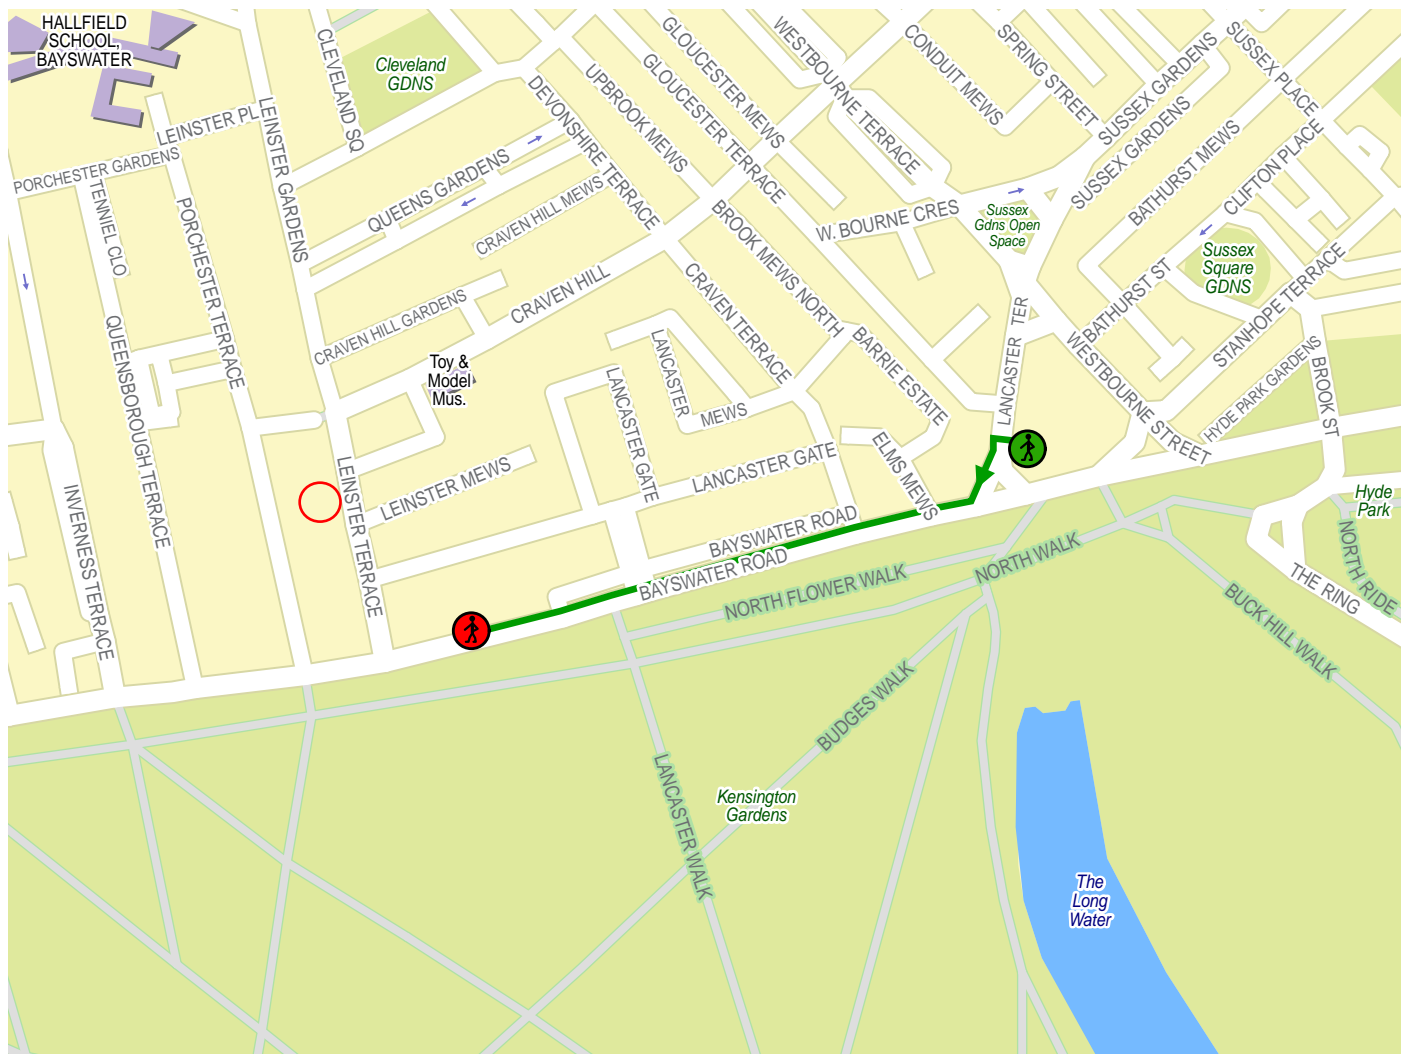

Suggested path from Lancaster Gate to Leinster Terrace.

© 2006 NAVTEQ/PTV AG/Map&Guide

- Footpath
- Departure with walk
- Arrival with footpath

1.	From Lancaster Gate.		
2.	Lancaster Terrace	50 m	50 m
3.	↗ Turn Right Into Bayswater Road	400 m	450 m
4.	Arrive at Leinster Terrace.		